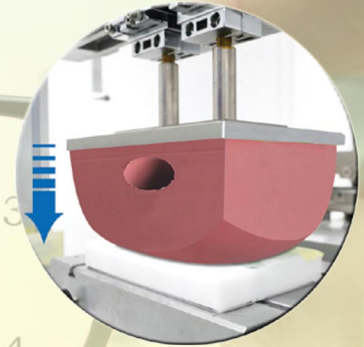

Eye Wear Glass Printing Solution

Green cup & Green plate

4 Special pad for complete curve surface

Special fixture

APRD 494, 496, 513, 515, 582, 617