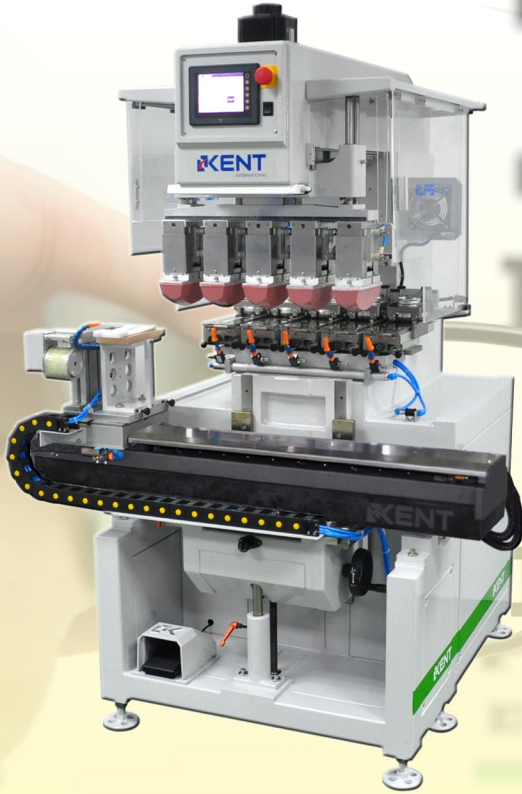

Eye Wear Glass Printing Solution

Green cup & Green plate

4 Special pad for complete curve surface

Special fixture

APRD 494, 496, 513, 515, 582, 617