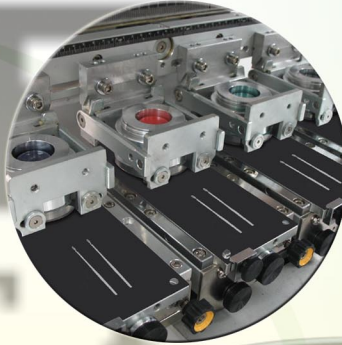

Eye Wear Glass Printing Solution

Green cup & Green plate

4 Special pad for complete curve surface

Special fixture

APRD 494, 496, 513, 515, 582, 617