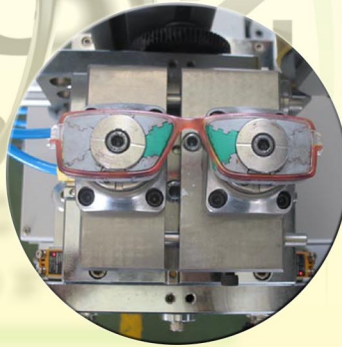

Eye Wear Glass Printing Solution

Green cup & Green plate

4 Special pad for complete curve surface

Special fixture

APRD 494, 496, 513, 515, 582, 617