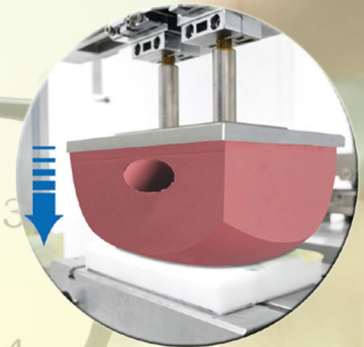

Eye Wear Glass Printing Solution

Green cup & Green plate

4 Special pad for complete curve surface

Special fixture

APRD 494, 496, 513, 515, 582, 617