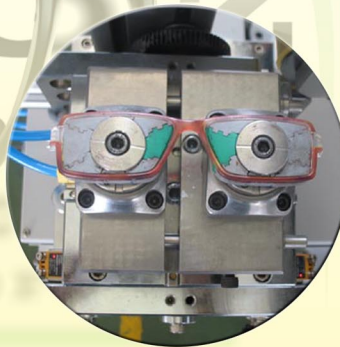

Eye Wear Glass Printing Solution

Green cup & Green plate

4 Special pad for complete curve surface

Special fixture

APRD 494, 496, 513, 515, 582, 617