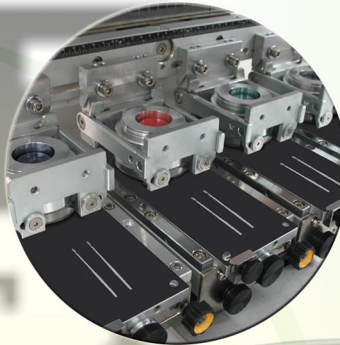

Eye Wear Glass Printing Solution

Green cup & Green plate

4 Special pad for complete curve surface

Special fixture

APRD 494, 496, 513, 515, 582, 617