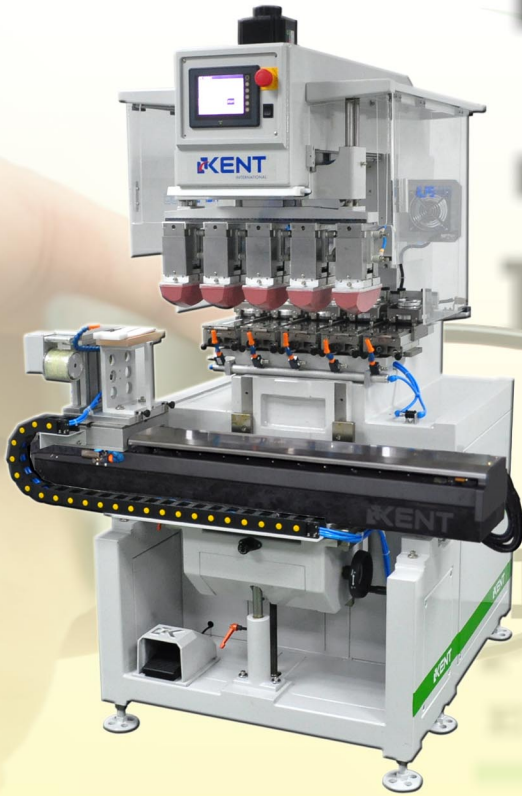

Eye Wear Glass Printing Solution

Green cup & Green plate

4 Special pad for complete curve surface

Special fixture

APRD 494, 496, 513, 515, 582, 617