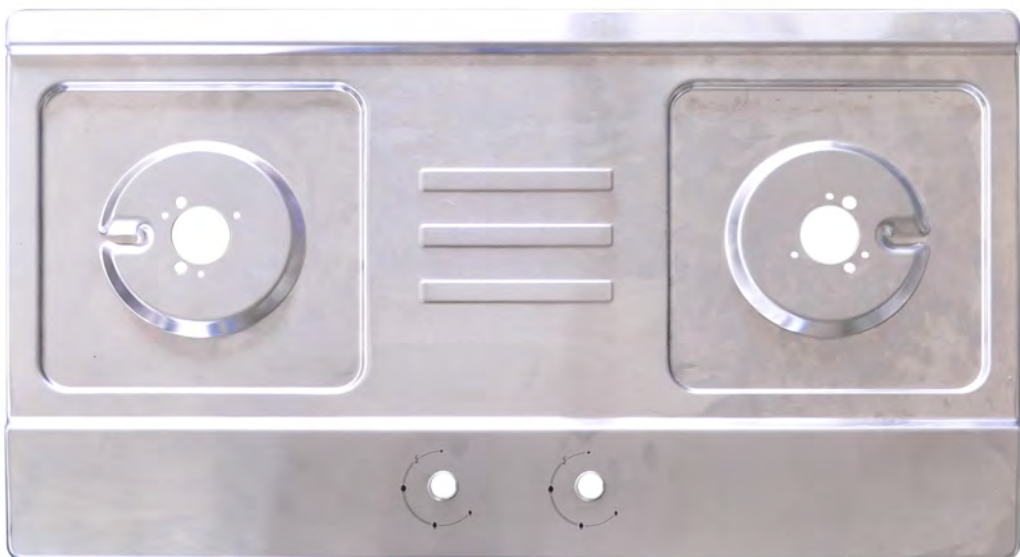

Alien-in-line (Washing Machine Panel)

Alien-in-line (Oven Control Panel)

KCNC (Table Top Stove Panel)

KCNC (Washing Machine Panel)

KIPP 200-IDS (Table Top Stove Panel)